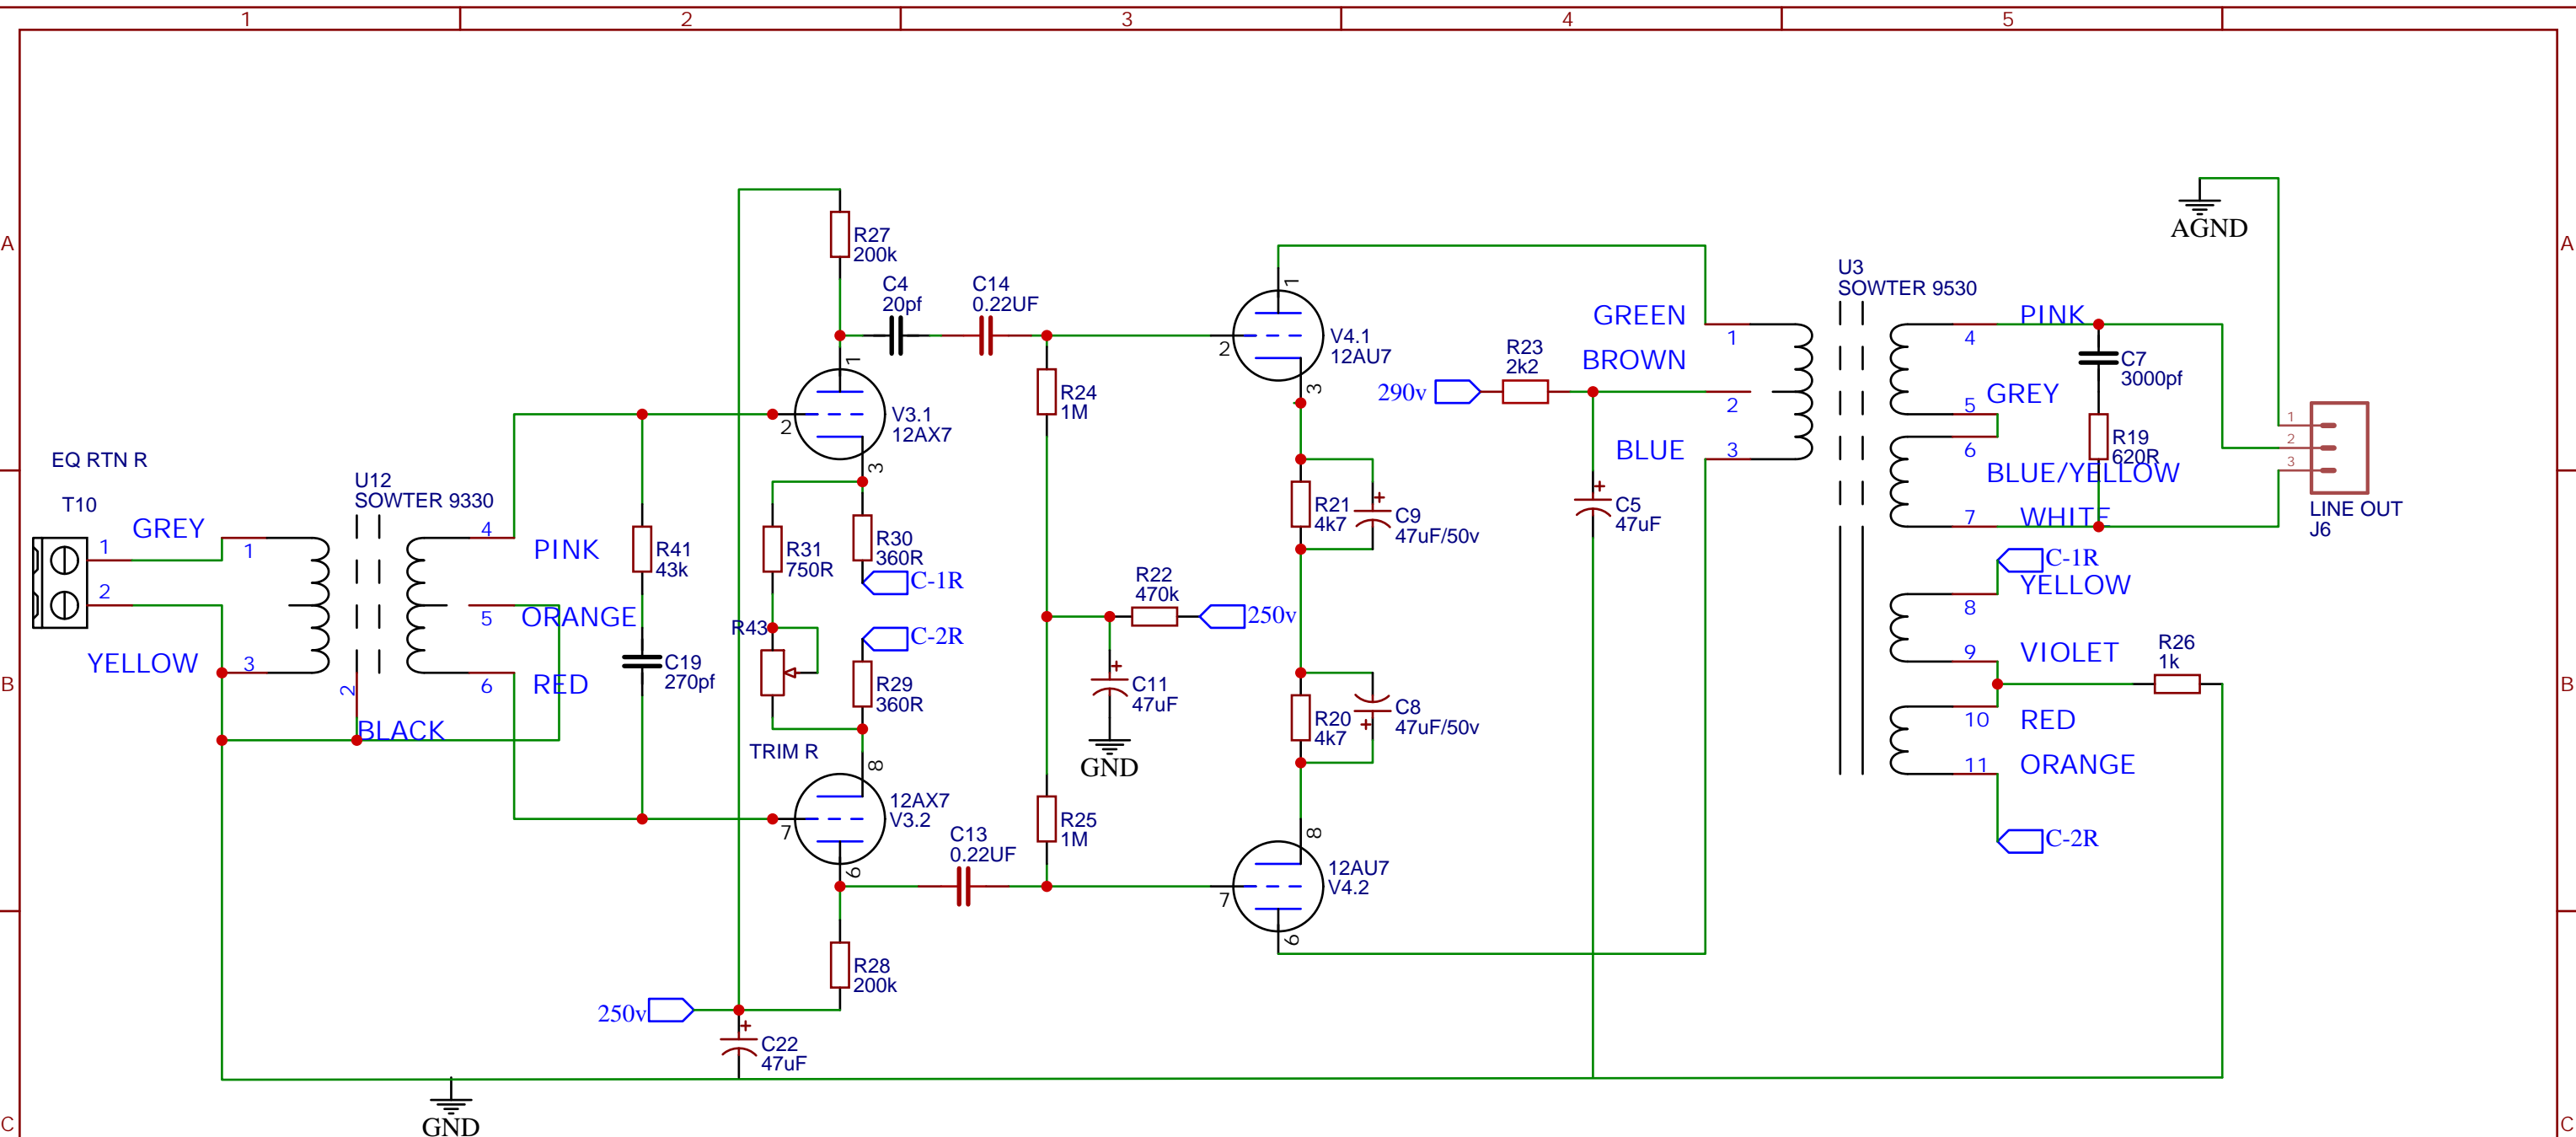

TITLE: Gain Amplifier R		REV: 1.0
Company: HoneyBadger Audio		Sheet: 1/1
Date: 2022-06-05	Drawn By: honeybadgeraudio