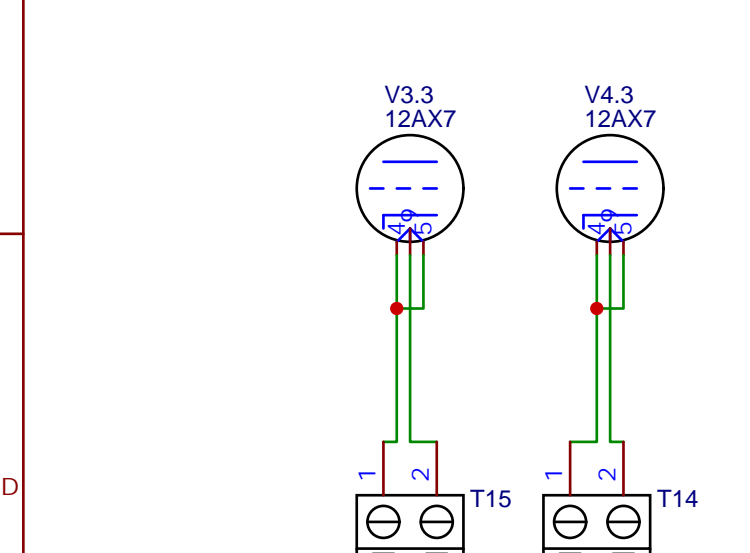

TITLE: Gain Amplifier L		REV: 1.0
Company: HoneyBadger Audio		Sheet: 1/1
Date: 2022-04-16	Drawn By: honeybadgeraudio	

TITLE: Gain Amplifier R		REV: 1.0
Company: HoneyBadger Audio		Sheet: 1/1
Date: 2022-06-05	Drawn By: honeybadgeraudio	