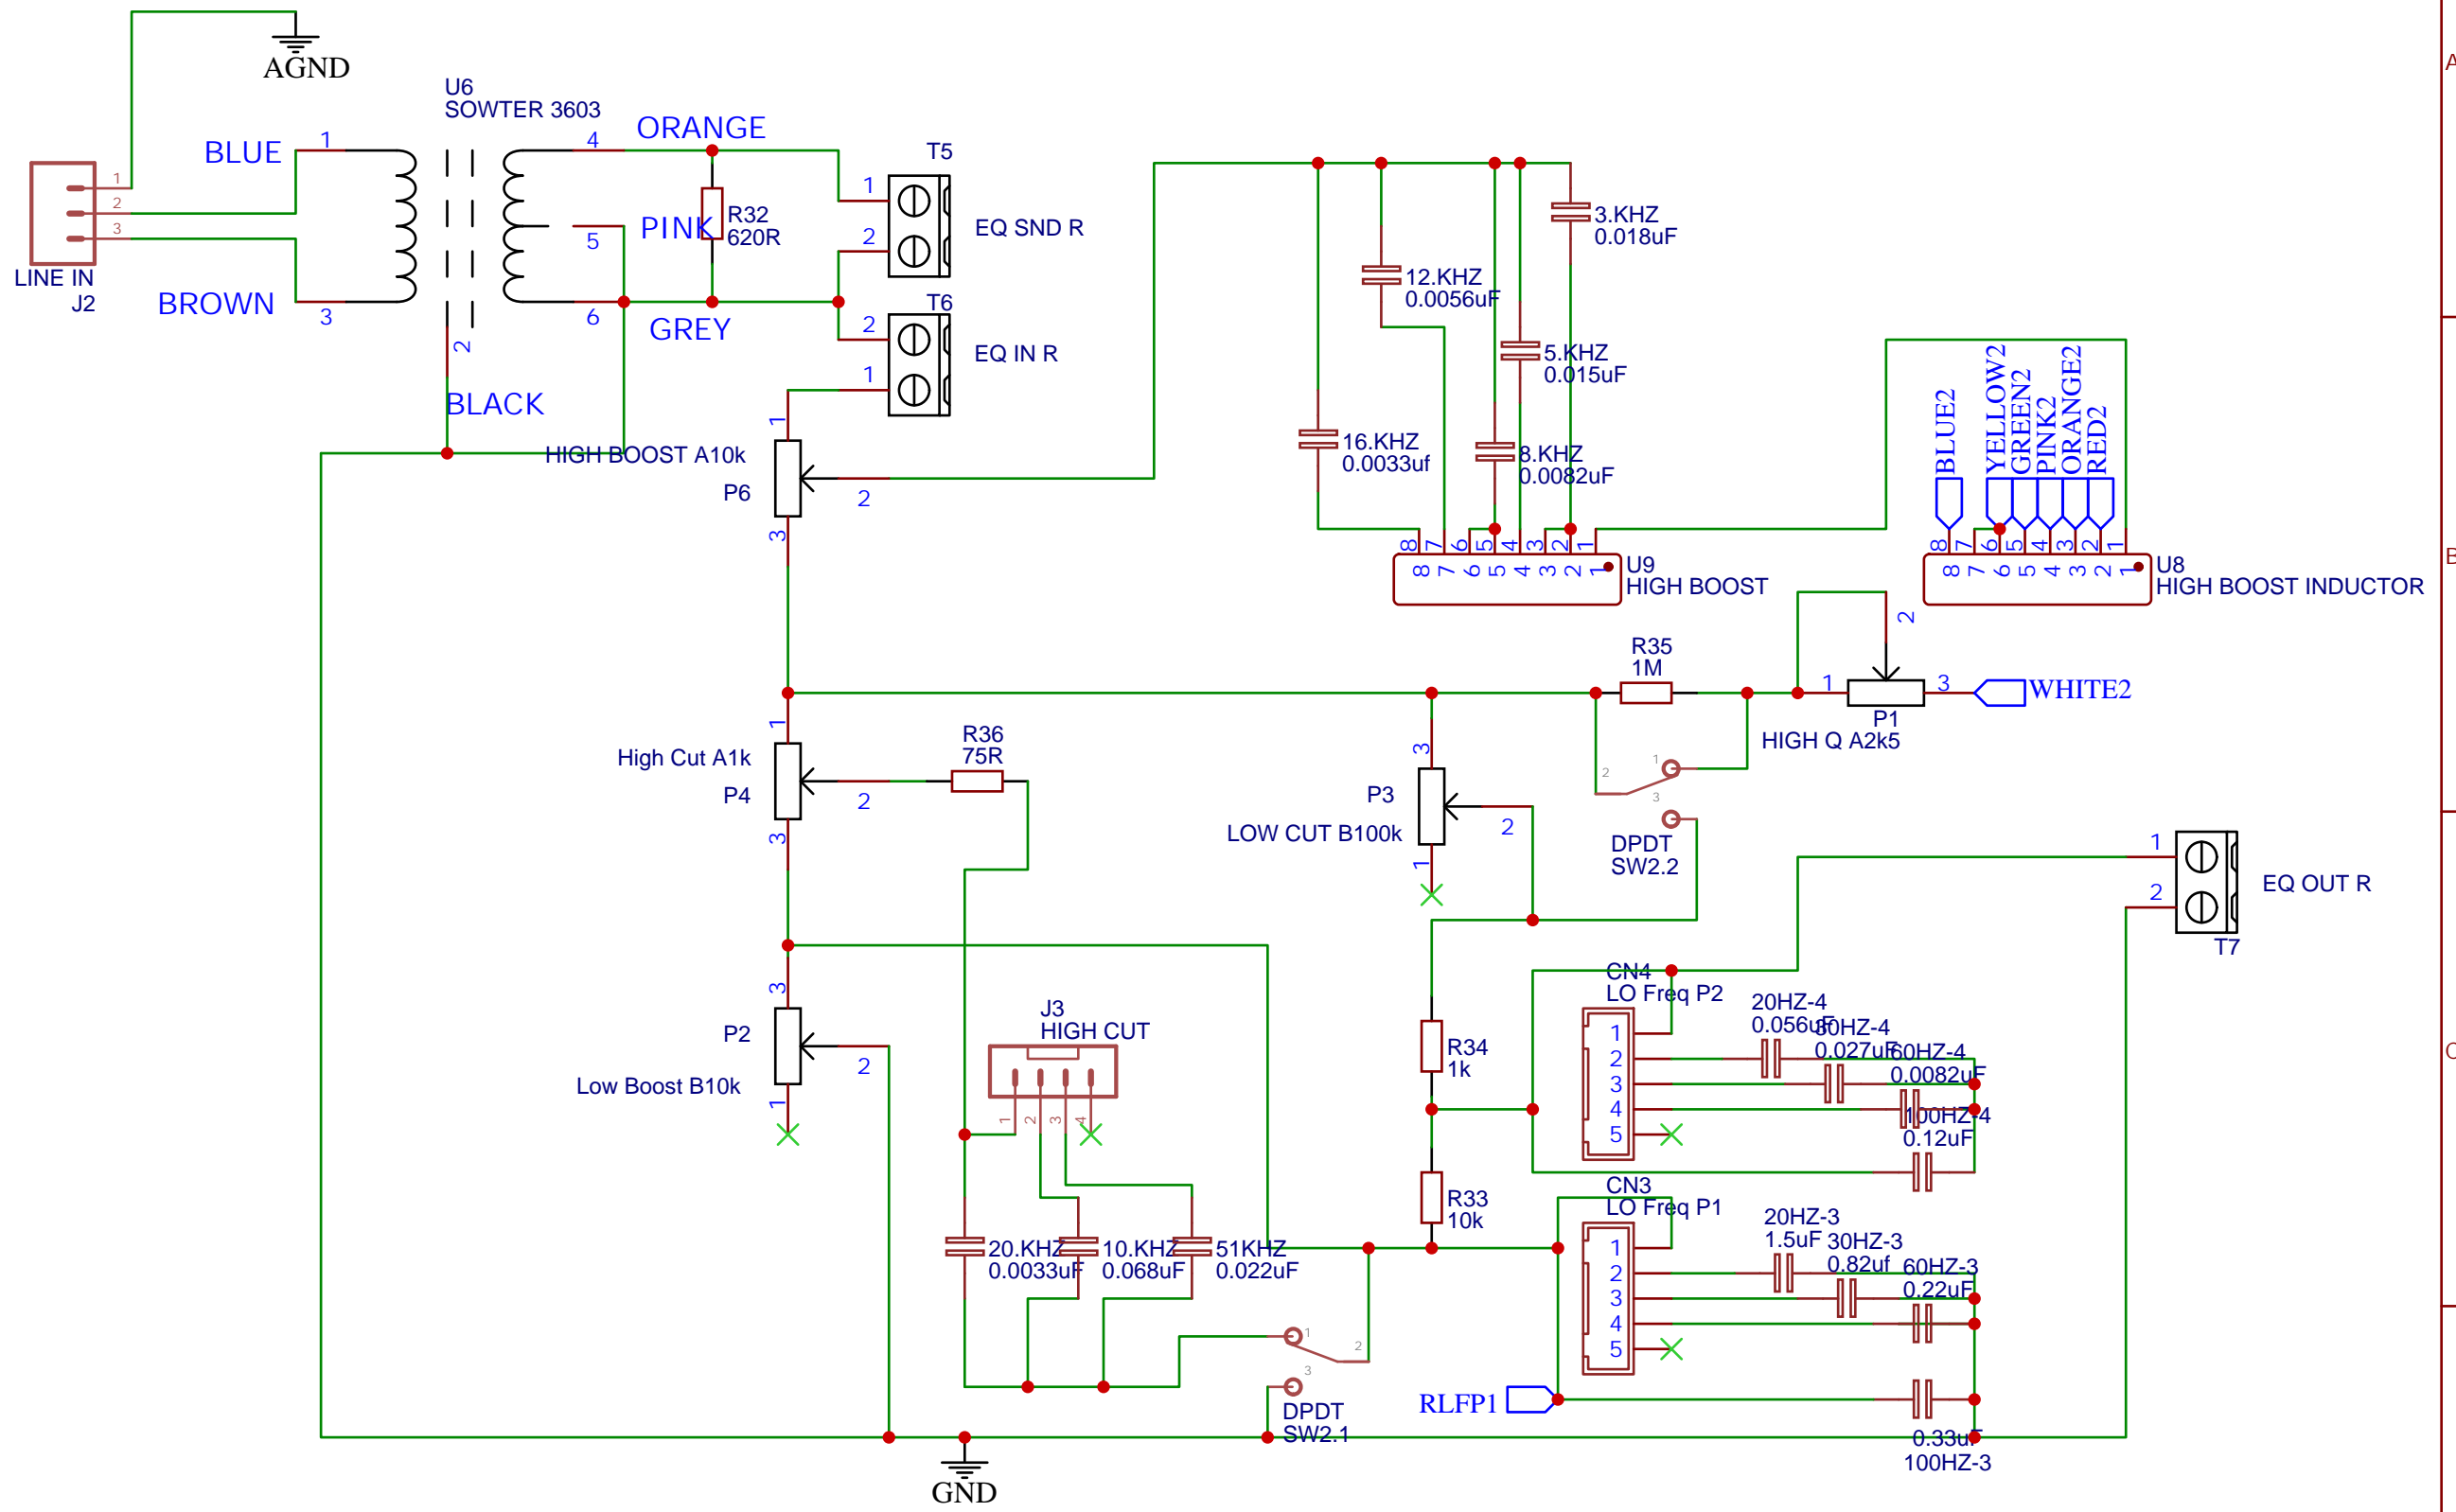

TITLE: Passive EQ R		REV: 1.0
Company: HoneyBadger Audio		Sheet: 1/1
Date: 2022-06-05	Drawn By: honeybadgeraudio