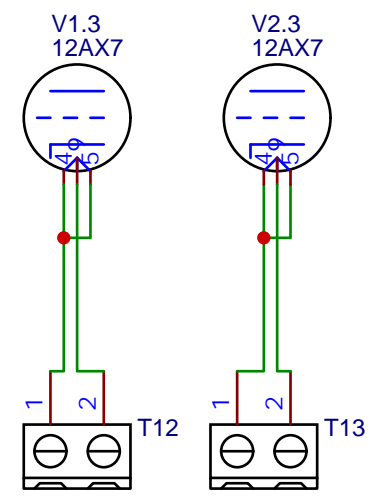

TITLE: Gain Amplifier L		REV: 1.0
Company: HoneyBadger Audio		Sheet: 1/1
Date: 2022-04-16	Drawn By: honeybadgeraudio	

TITLE: Gain Amplifier R		REV: 1.0
Company: HoneyBadger Audio		Sheet: 1/1
Date: 2022-06-05	Drawn By: honeybadgeraudio	