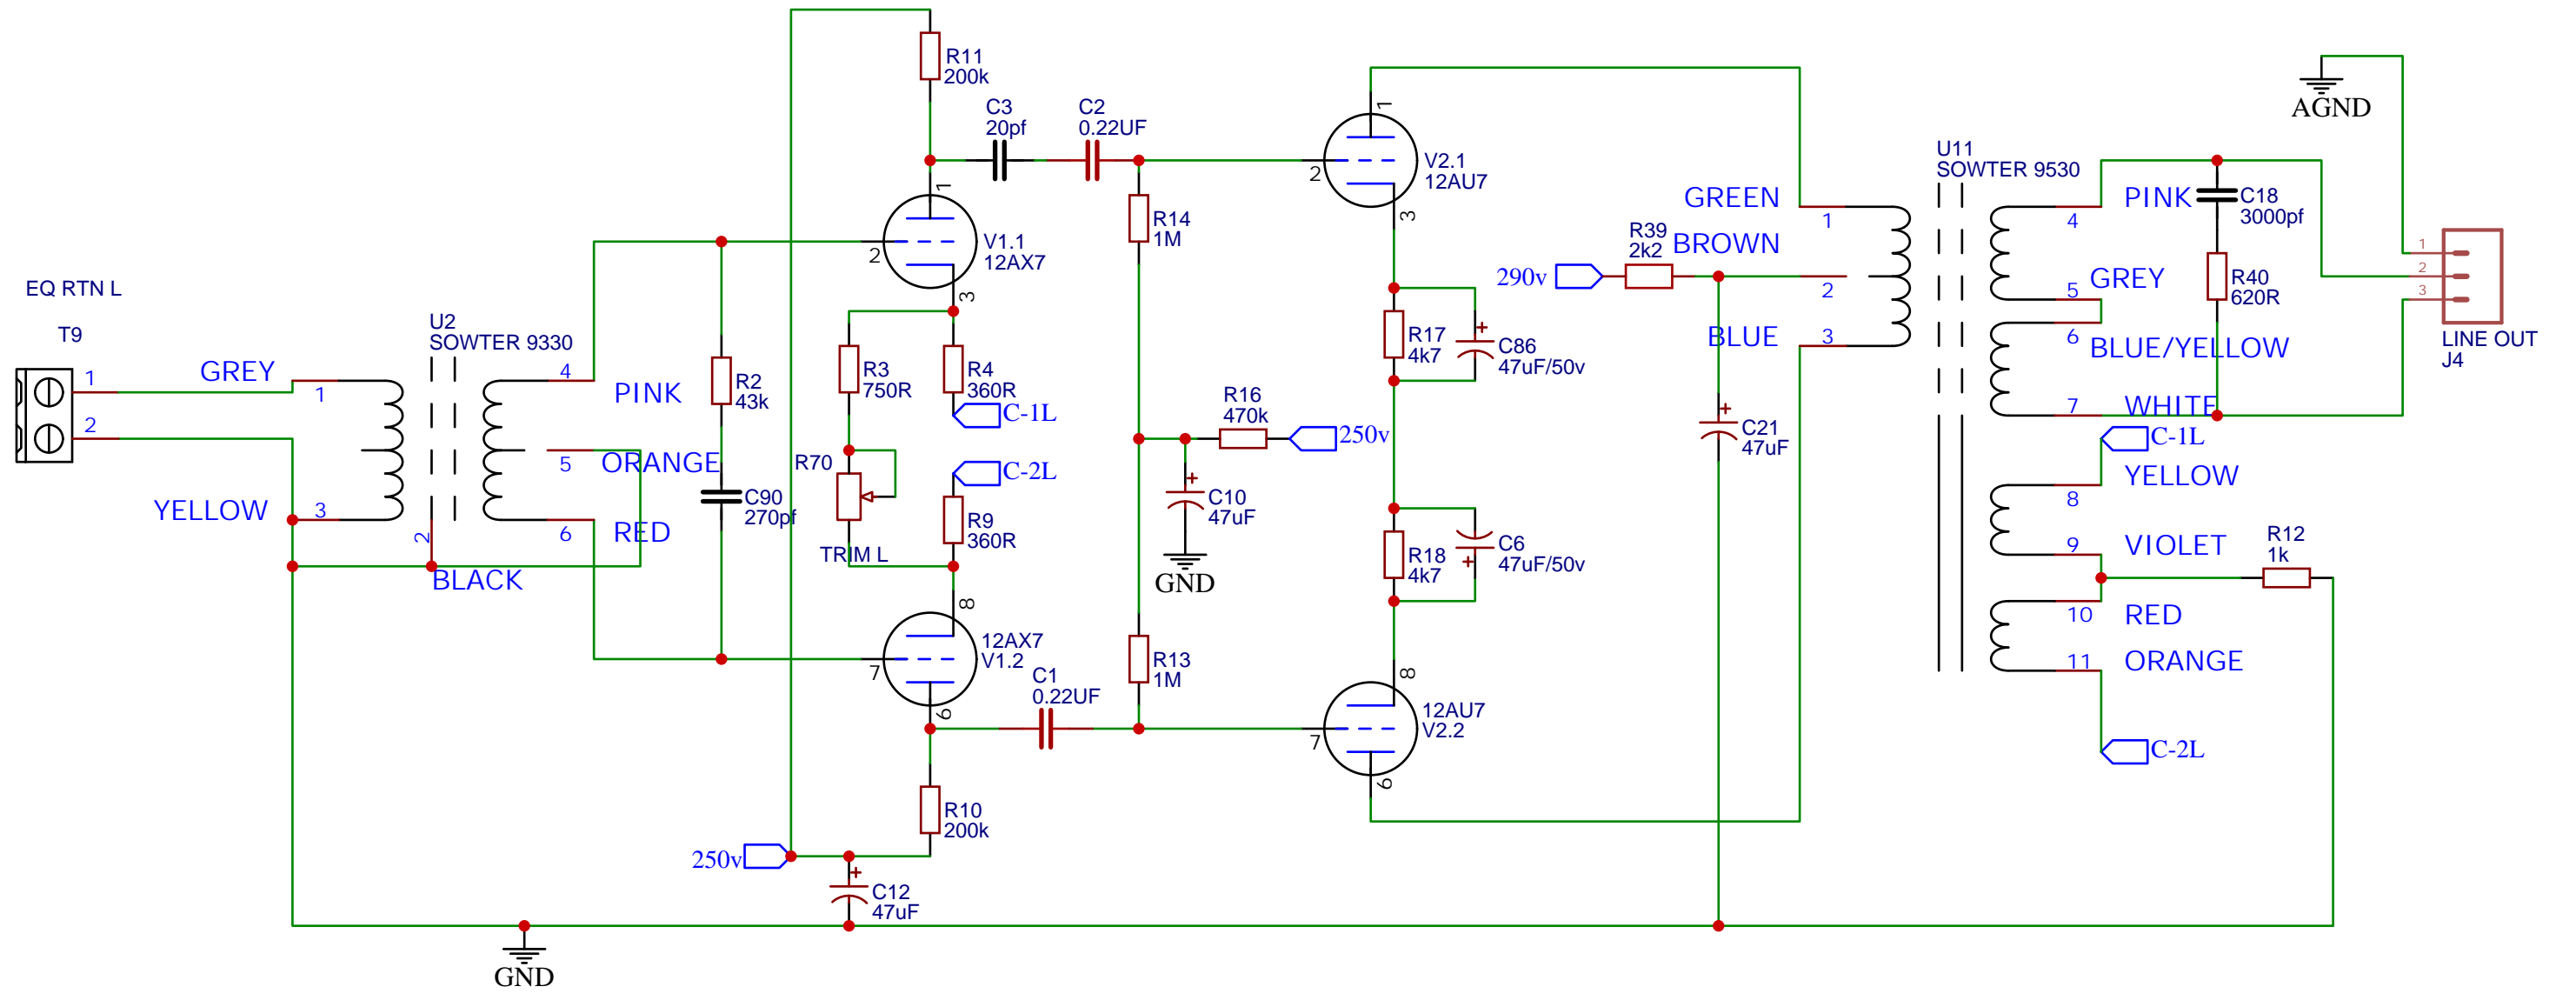

TITLE: Gain Amplifier L		REV: 1.0
Company: HoneyBadger Audio		Sheet: 1/1
Date: 2022-04-16	Drawn By: honeybadgeraudio