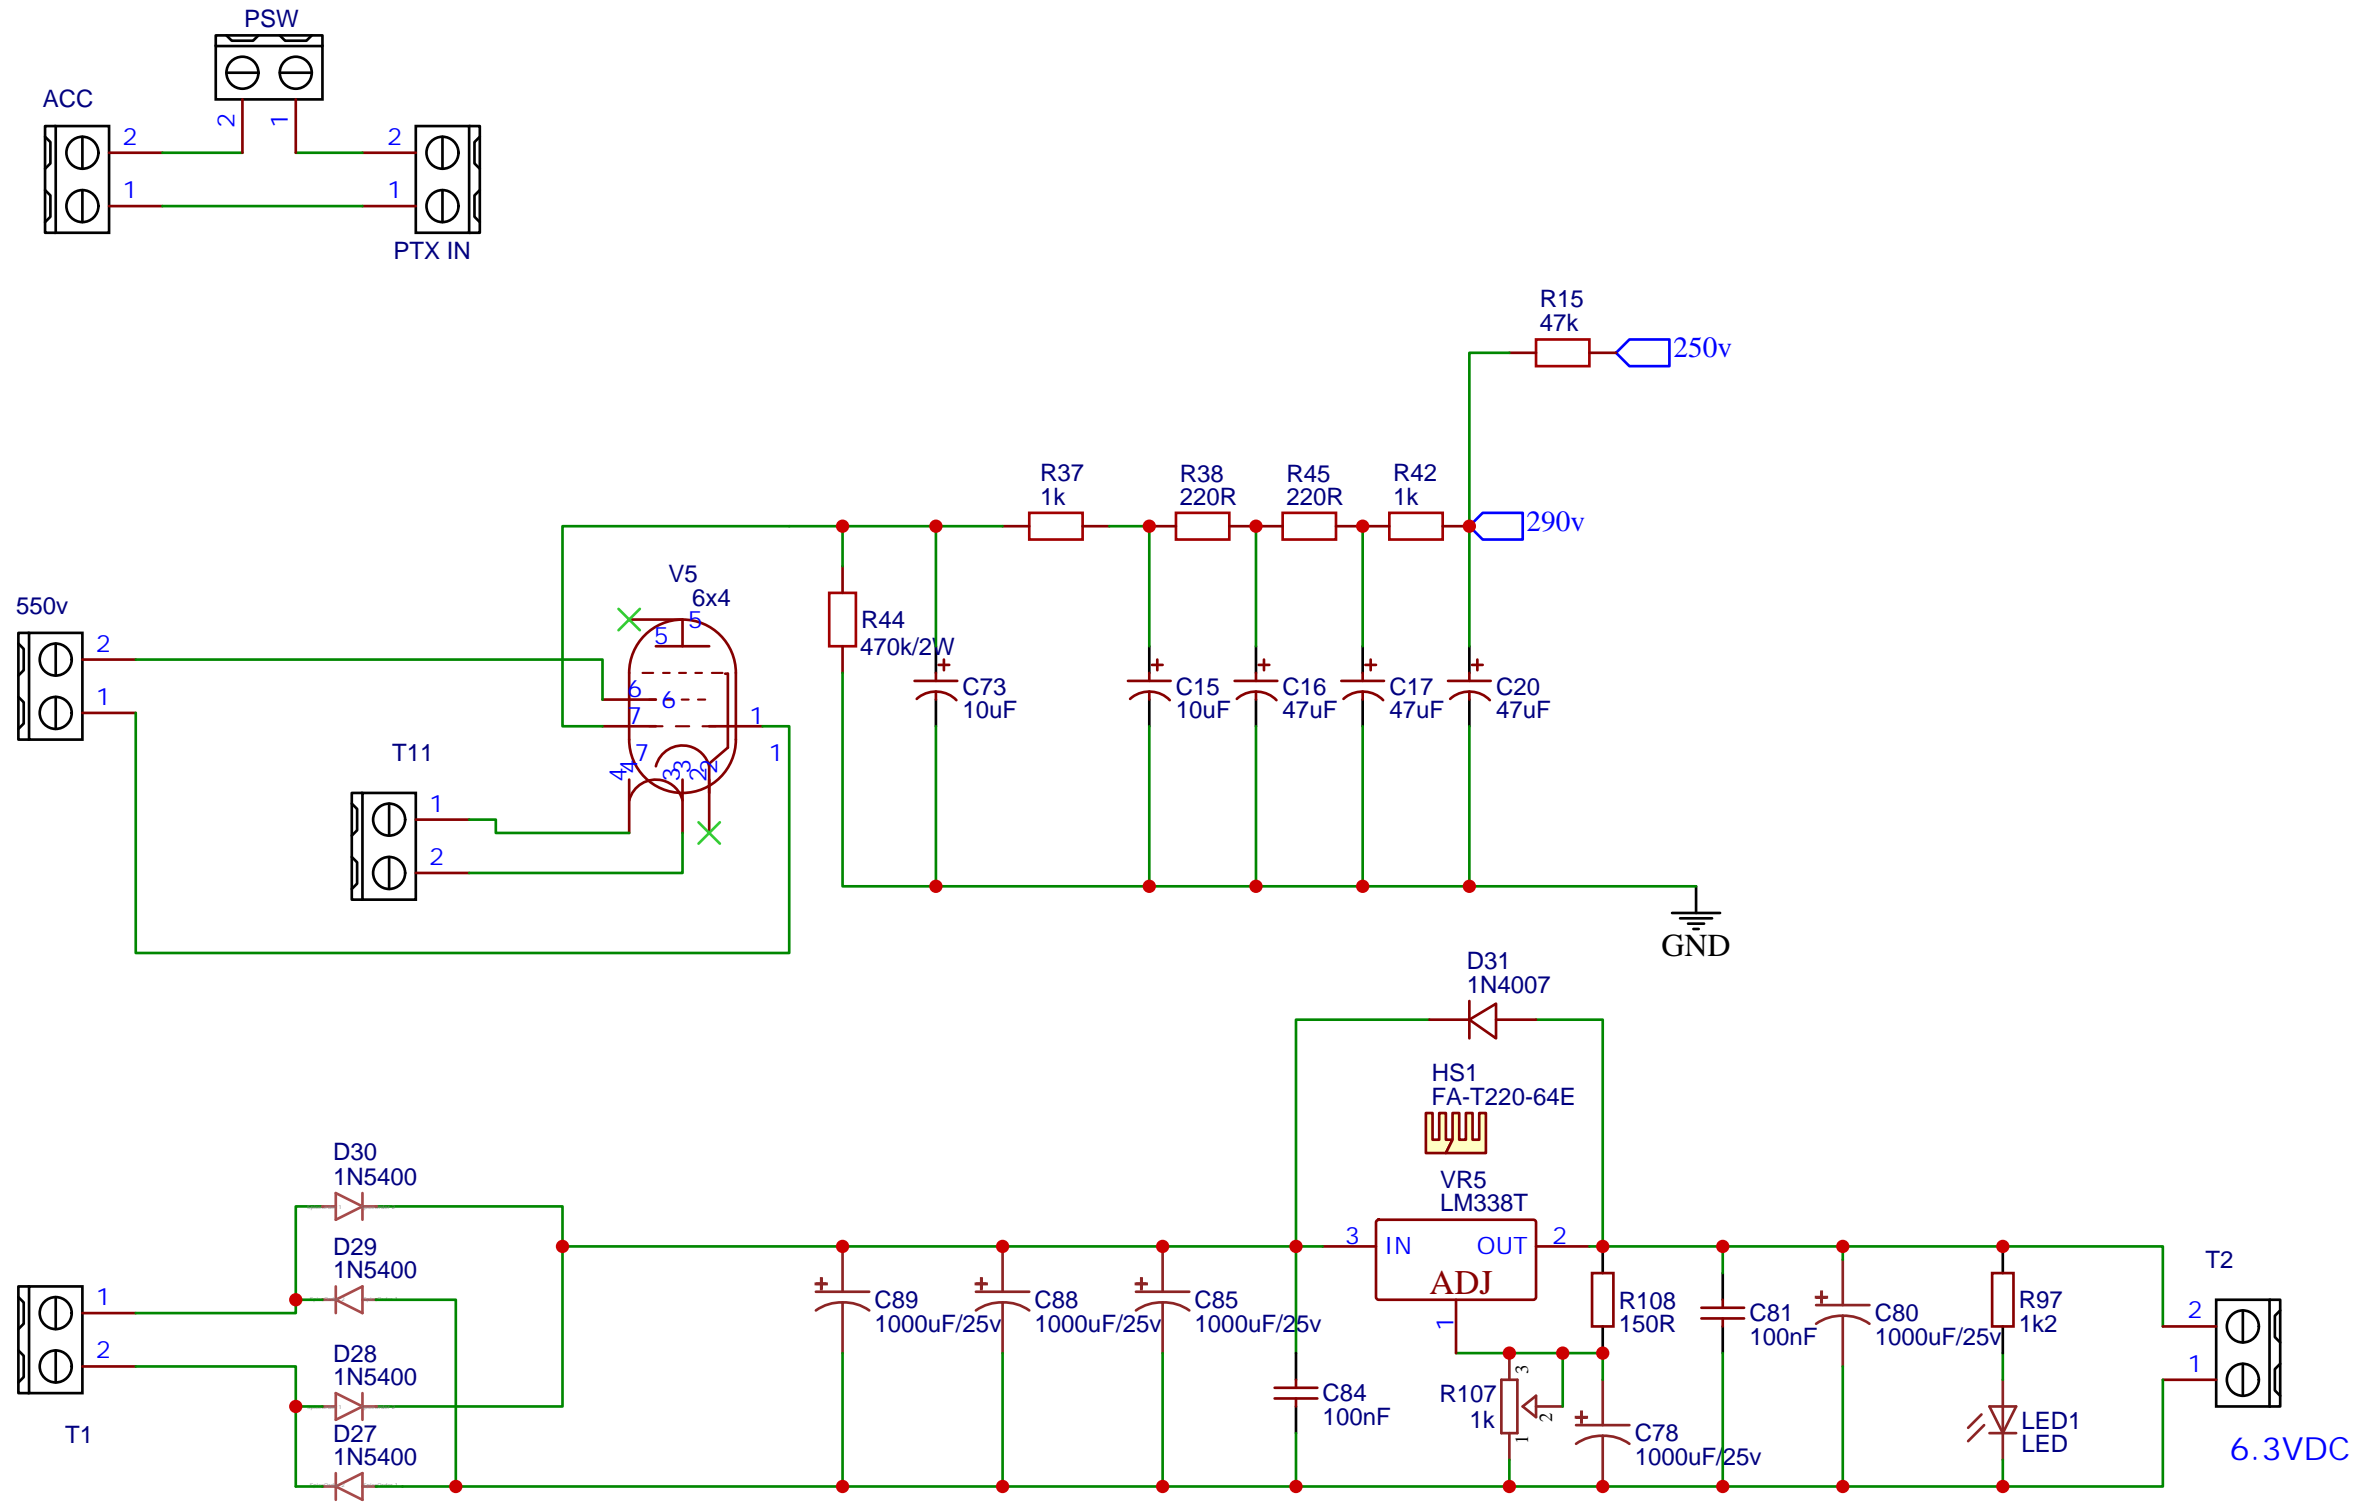

TITLE: PSU		REV: 1.0
Company: HoneyBadger Audio		Sheet: 1/1
Date: 2022-06-05		Drawn By: honeybadgeraudio